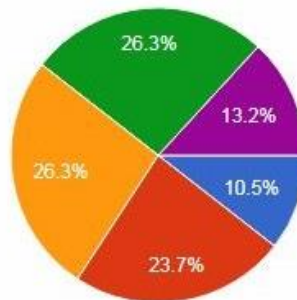

- Forums.
- Facebook Group.
- Whatsapp groups.

9

Focus groups & Questionnaires

- Focus groups
- Online survey shared through the existing channels.

10

Category of age

- Between 27 and 57 years old.

I am practicing beekeeping since

- < 3 years
- 3 < X < 5 years
- 6 < X < 10
- 11 < X < 20
- > 20 years

The majority started using the smart phones five years ago

N of years, I am using smart phones for beekeeping

13

Duration of time I am using the internet and smart phones for the beekeeping