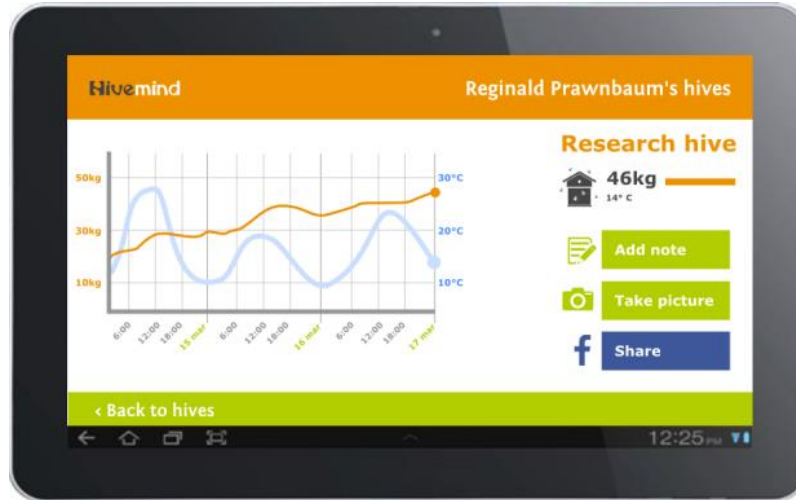

Beelebanon.org

In 2010 a blog was created in the favor of the beekeeping sector in Lebanon

Because bees and beekeeper deserve

To Bee or not to Bee

مؤتمر الجمعية العربية لتربية النحل الأول
5 - 6 فبراير 2018م
مركز أبوظبي الوطني للمعارض - دولة الإمارات العربية المتحدة