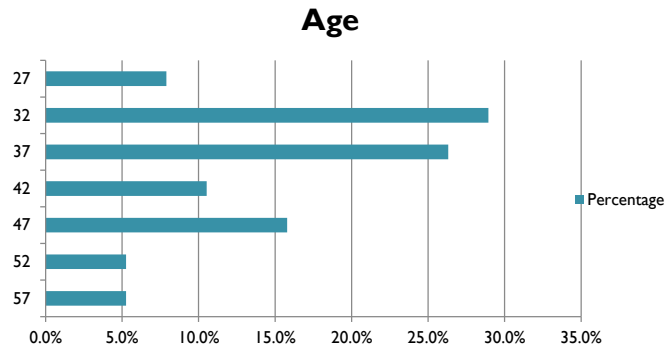

مؤتمر الجمعية العربية لتربية النحل الأول
5 - 6 فبراير 2018م
مركز أبوظبي الوطني للمعارض - دولة الإمارات العربية المتحدة

Beekeepers and internet in Leb.

Like other beekeepers Lebanese beekeepers started using the internet and later on smart phones and related tools for personal and professional usage.

- Forums.
- Facebook Group.
- Whatsapp groups.

9

Focus groups & Questionnaires

- Focus groups
- Online survey shared through the existing channels.

10

Category of age

- Between 27 and 57 years old.

I am practicing beekeeping since

- < 3 years
- 3 < X < 5 years
- 6 < X < 10
- 11 < X < 20
- > 20 years

The majority started using the smart phones five years ago

N of years, I am using smart phones for beekeeping

13

Duration of time I am using the internet and smart phones for the beekeeping