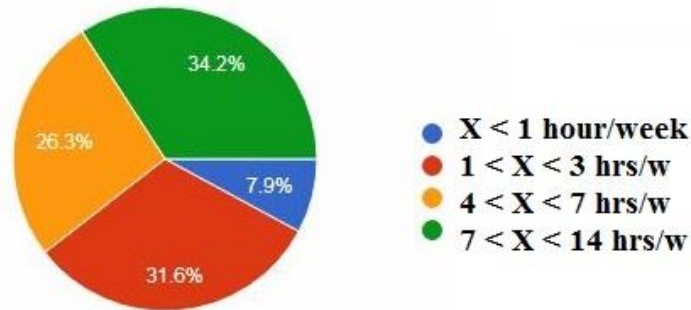

- Forums.
- Facebook Group.
- Whatsapp groups.

9

Focus groups & Questionnaires

- Focus groups
- Online survey shared through the existing channels.

10

Category of age

- Between 27 and 57 years old.

I am practicing beekeeping since

- < 3 years
- 3 < X < 5 years
- 6 < X < 10
- 11 < X < 20
- > 20 years

The majority started using the smart phones five years ago

N of years, I am using smart phones for beekeeping

13

Duration of time I am using the internet and smart phones for the beekeeping