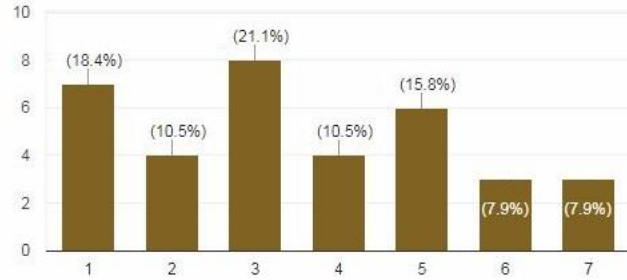

- Forums.
- Facebook Group.
- Whatsapp groups.

9

Focus groups & Questionnaires

- Focus groups
- Online survey shared through the existing channels.

10

Category of age

- Between 27 and 57 years old.

I am practicing beekeeping since

- < 3 years
- 3 < X < 5 years
- 6 < X < 10
- 11 < X < 20
- > 20 years

The majority started using the smart phones five years ago

N of years, I am using smart phones for beekeeping

13

Duration of time I am using the internet and smart phones for the beekeeping