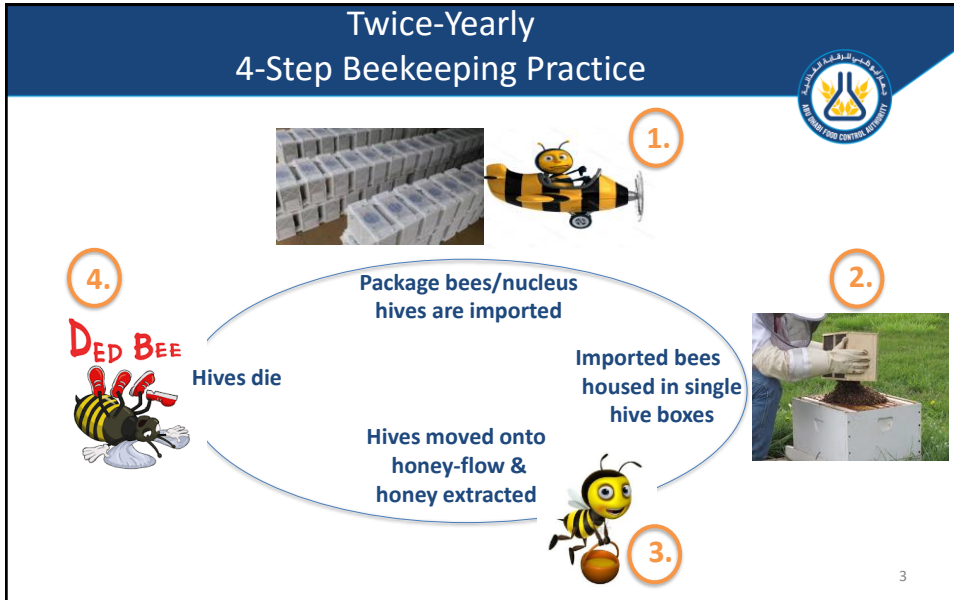

Pathway to Emirati (Abu Dhabi)-bred honeybees

Dr Denis Anderson
6 Feb 2018

1

Backdrop for beekeeping in Abu Dhabi

- Honeybees are not native
- Extreme climate (in a harsh desert environment)
- Very little 'natural' bee forage
- Very strong competition between beekeepers for sites
- Unique assortment of pests for bees to cope with

2

مؤتمر الجمعية العربية لتربية النحل الأول
5 - 6 فبراير 2018م
مركز أبوظبي الوطني للمعارض - دولة الإمارات العربية المتحدة

Step 1

MAKE BEEKEEPING SUSTAINABLE

*Ensure honeybees can survive throughout the year
and from year-to-year*