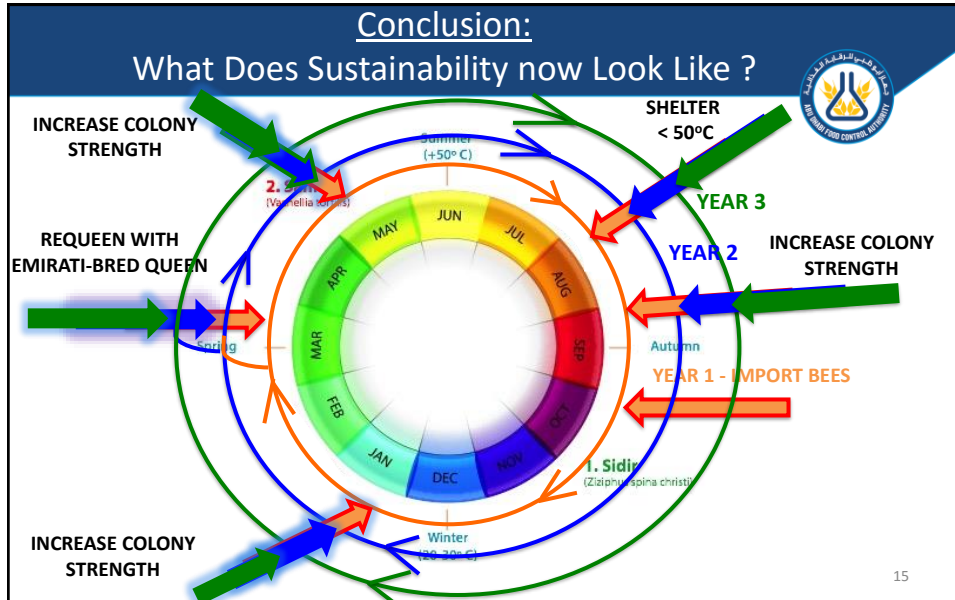

AUSTRALIAN
QUEENS

10

10

SAUDI ARABIA
QUEENS

MONTHLY SUMMER PERFORMANCE ASSESSMENTS (standardized 10-frame hives)

1. Honey Production (1-5)
2. Survival over summer (1-5)
3. Colony recovery after summer (1-5)
4. Rate of population buildup after summer (1-5)

MAX. MONTHLY
SCORE/QUEEN
= 20

Saudi Arabia = 15.6
Australian = 6.4

13

System of Producing Abu Dhabi-Bred Queens

14

Conclusion:
Looking Forward

Big Ticket Items

- Technology transfer (change the mindset !!)
- Improve beekeeping methods & research facilities
- Continue development of Emirati-bred bees