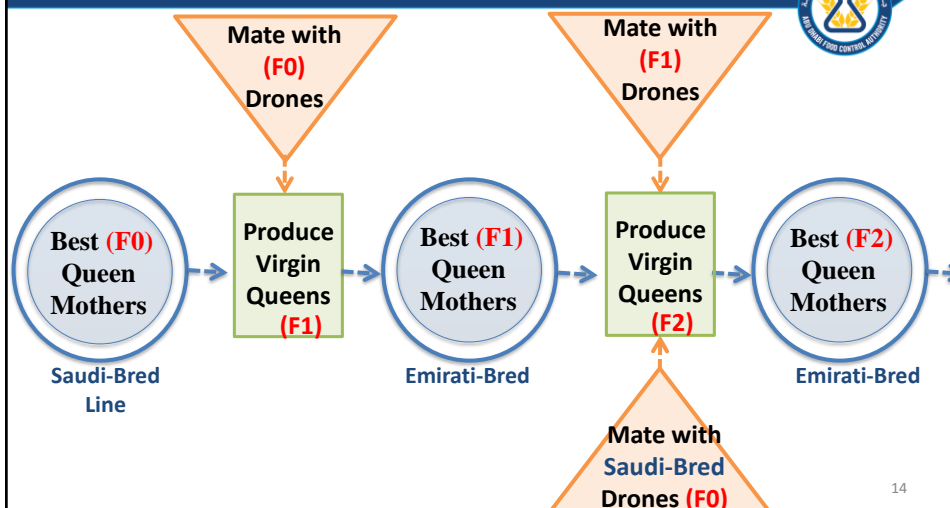

Further assessment of Saudi Arabia & Australian stock (over summer, June to September)

AUSTRALIAN
QUEENS

10

10

SAUDI ARABIA
QUEENS

MONTHLY SUMMER PERFORMANCE ASSESSMENTS (standardized 10-frame hives)

1. Honey Production (1-5)
2. Survival over summer (1-5)
3. Colony recovery after summer (1-5)
4. Rate of population buildup after summer (1-5)

MAX. MONTHLY
SCORE/QUEEN
= 20

Saudi Arabia = 15.6
Australian = 6.4

13

System of Producing Abu Dhabi-Bred Queens

14