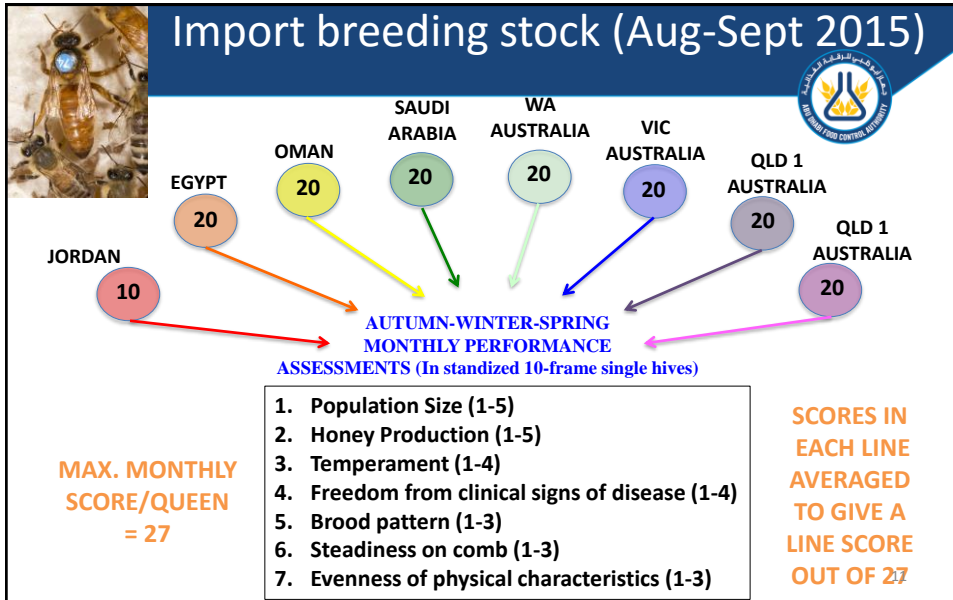

6

3 Key Components Underpinning Hive Survival

1. Only large strong bee colonies survive the severe UAE summers

7

2. Queen bees rarely survive for more than 1 year

8

3. Bee hives must be sheltered below 50°C during the heat of summer

9

Step 2

PRODUCE ABU DHABI-BRED HONEYBEES *Suited to the harsh local conditions*

10

QUEEN-LINE (Origin)	No. of Queens Assessed	'Final Rating' of QUEEN-LINE	Best Rated Queens in QUEEN-LINE
Oman (O)	18	12.09	O6
Saudi Arabia (S)	18	17.10	S6, S10, S14, S17
Jordan (J)	7	13.30	J6
Egypt (E)	10	14.31	E10
Australia (AD)	5	16.10	AD8
Australia (ADBE)	10	14.59	ADBE11
Australia (AJ)	12	17.69	AJ4, AJ7
Australia (AWA)	17	14.29	AWA18