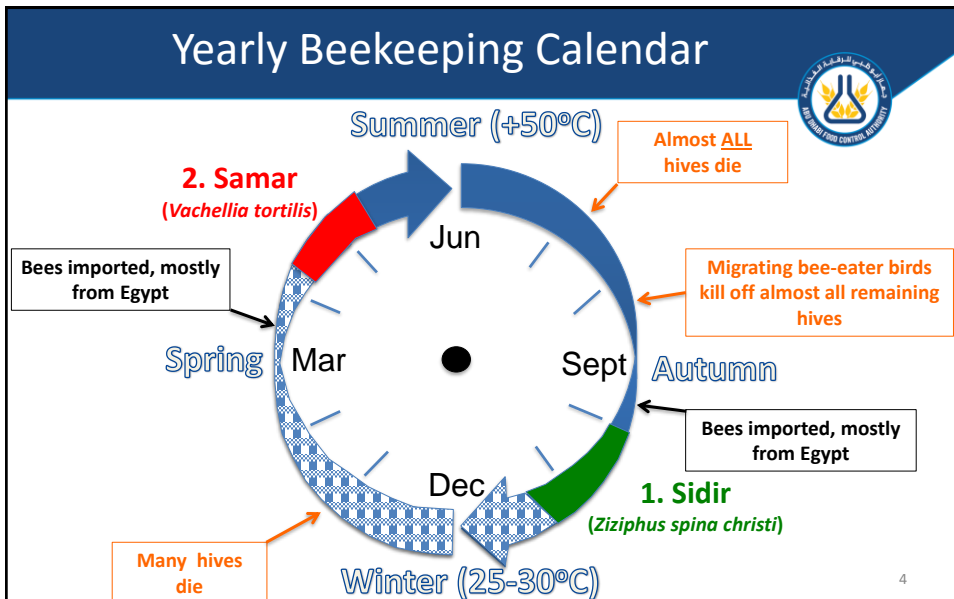

مؤتمر الجمعية العربية لتربية النحل الأول
5 - 6 فبراير 2018م
مركز أبوظبي الوطني للمعارض - دولة الإمارات العربية المتحدة